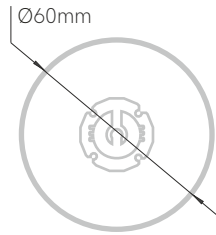

Filter

Equipment

Code **30** recessed driver

Code **37** surface driver

*Finished luminaire. Includes suspension kit, power cable and end caps.

Control accessories: page 327

pages 326-333

pages 334-335

Technical Information

Power	Monocolor: 32W / 48W / 64W / 80W - RGB: 46W / 69W / 92W / 120W
Lumens	3.200 lm - 13.320 lm
Installation	Pendant
Material	Aluminium and polycarbonate
Material	Flex (Fine 48 / Fine 54)

Code / Diffuser (Angle)	Size (Power Monocolor - RGB)	CCT (lm/W)	Driver	Colour
Recessed Opal (360°) 30	800mm (32W) - (46W) 3	2.700K (100 lm/W) 2	On / Off 1	○ White (9003) 1
Surface Opal (360°) 37	1.200mm (48W) - (69) 5	3.000K (105 lm/W) 3	Dali 2	● Black (9005) 2
	1.600mm (64W) - (92) 7	4.000K (111 lm/W) 4	Push 3	
	2.000mm (80W) - (120W) 9	RGB (58 lm/W) 7	Casambi 5	
			Tuya 7	