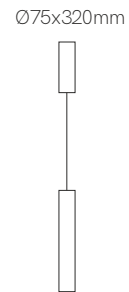

Filter

Equipment

Code **30** recessed driver

Code **37** surface driver

*Finished luminaire. Includes suspension kit, power cable and end caps.

Control accessories: page 327

pages 326-333

pages 334-335

Technical Information

Power	Monocolor: 32W / 48W / 64W / 80W - RGB: 46W / 69W / 92W / 120W
Lumens	3.200 lm - 13.320 lm
Installation	Pendant
Material	Aluminium and polycarbonate
Material	Flex (Fine 48 / Fine 54)

Code / Diffuser (Angle)	Size (Power Monocolor - RGB)	CCT (lm/W)	Driver	Colour
Recessed Opal (360°) 30	800mm (32W) - (46W) 3	2.700K (100 lm/W) 2	On / Off 1	○ White (9003) 1
Surface Opal (360°) 37	1.200mm (48W) - (69) 5	3.000K (105 lm/W) 3	Dali 2	● Black (9005) 2
	1.600mm (64W) - (92) 7	4.000K (111 lm/W) 4	Push 3	
	2.000mm (80W) - (120W) 9	RGB (58 lm/W) 7	Casambi 5	
			Tuya 7	