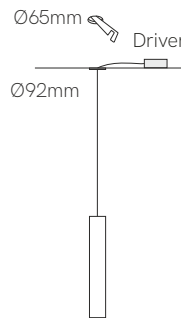

Filter

Equipment

Code **30** recessed driver

Code **37** surface driver

*Finished luminaire. Includes suspension kit, power cable and end caps.

Control accessories: page 327

pages 326-333

pages 334-335

Technical Information

Power	Monocolor: 32W / 48W / 64W / 80W - RGB: 46W / 69W / 92W / 120W
Lumens	3.200 lm - 13.320 lm
Installation	Pendant
Material	Aluminium and polycarbonate
Material	Flex (Fine 48 / Fine 54)

Code / Diffuser (Angle)	Size (Power Monocolor - RGB)	CCT (lm/W)	Driver	Colour
Recessed Opal (360°) 30	800mm (32W) - (46W) 3	2.700K (100 lm/W) 2	On / Off 1	○ White (9003) 1
Surface Opal (360°) 37	1.200mm (48W) - (69) 5	3.000K (105 lm/W) 3	Dali 2	● Black (9005) 2
	1.600mm (64W) - (92) 7	4.000K (111 lm/W) 4	Push 3	
	2.000mm (80W) - (120W) 9	RGB (58 lm/W) 7	Casambi 5	
			Tuya 7	