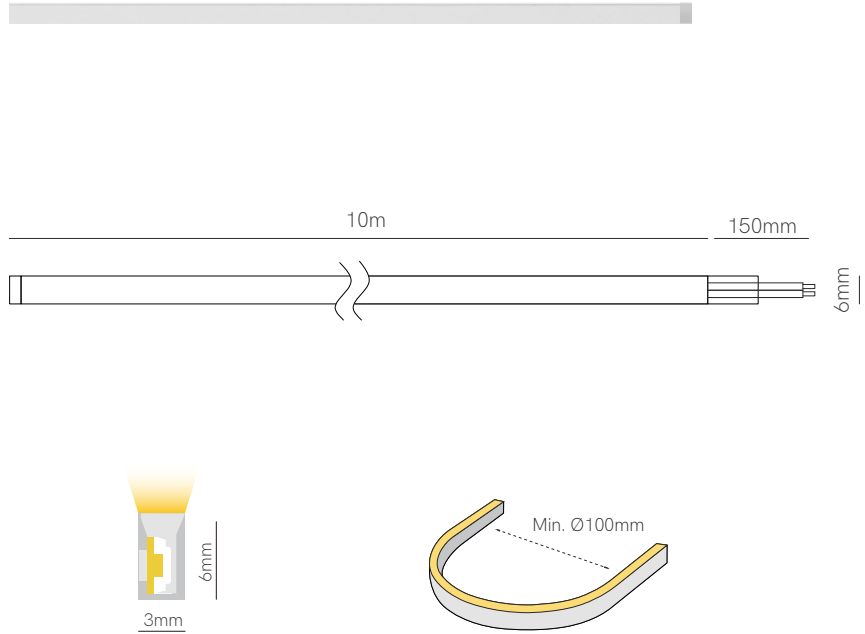

Fine 34

Technical Information

V / A / W 24V / 0,21A / 5W/m

Code	Code	Lumens/w	Lumens/m	CCT	IP
	34277	28 lm/w	140 lm/m	2700K	IP67
	34307	30 lm/w	150 lm/m	3000K	IP67
	34407	32 lm/w	160 lm/m	4000K	IP67

Accessories

*Available in reel of 10 meters.

Accessories pages 317-319.