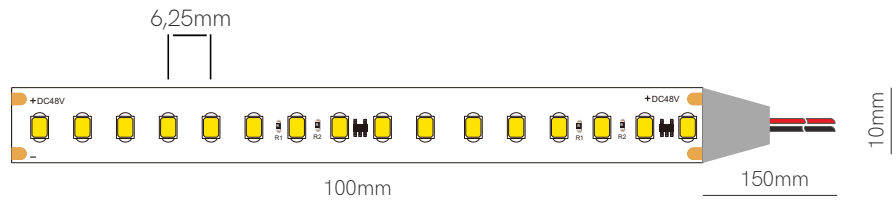

Fine 37

Compatible profiles.

Technical Information

V / A / W 48V / 0,3A / 14,4W/m

Code	Code	Lumens/w	Lumens/m	CCT	IP
	37270	126 lm/w	1.815 lm/m	2700K	IP20
	37300	135 lm/w	1.944 lm/m	3000K	IP20
	37400	140 lm/w	2.016 lm/m	4000K	IP20

Power supply 48V (page 366).

Accessories

Joint
13,8x11,55x3,9mm
20220

Joint
13,55x11,67x4,7mm
20120

*Available in reel of 25 meters.

Accessories pages 317-319.

5 YEARS WARRANTY

14,4 W/m

160 LED/m

48 VDC

100mm