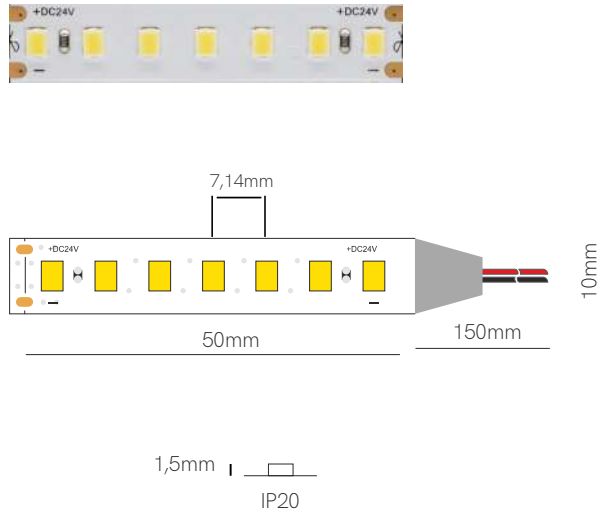

Fine 44

Compatible profiles.

Technical Information

V / A / W 24V / 0,6A / 14,4W/m

Code	Lumens/w	Lumens/m	CCT	IP
44370	85lm/w	1.224 lm/m	MEAT (3.700K)	IP20
44110	95 lm/w	1.368 lm/m	FISH (11.600K)	IP20
44500	90 lm/w	1.296 lm/m	FRUIT (5.000K)	IP20
44270	80 lm/w	1.152 lm/m	BREAD (2.700K)	IP20

Accessories

Joint
13,8x11,55x3,9mm
20220

Joint
13,55x11,67x4,7mm
20120

*Available in reel of 5 meters.

Accessories pages 317-319.

5 YEARS WARRANTY

14,4 W/m

140 LED/m

24 VDC

50mm