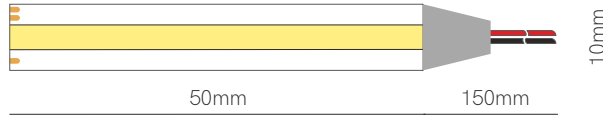

Fine 63

Compatible profiles.

Technical Information

V / A / W

24V / 0,79A / 19W/m

Code	Lumens/w	Lumens/m	CCT	IP
63360	80-95 lm/w	800-1.750 lm/m	2.700-6.500K	IP20
63367	80-95 lm/w	800-1.750 lm/m	2.700-6.500K	IP67

*Available in reel of 5 meters.

Accessories pages 317-319.

3 YEARS WARRANTY

19 W/m

640 LED/m

CRI ≥90

24 VDC

50mm