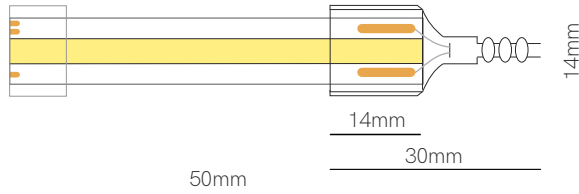

Fine 63

Compatible profiles.

Technical Information

V / A / W

24V / 0,79A / 19W/m

Code	Lumens/w	Lumens/m	CCT	IP
63360	80-95 lm/w	800-1.750 lm/m	2.700-6.500K	IP20
63367	80-95 lm/w	800-1.750 lm/m	2.700-6.500K	IP67

*Available in reel of 5 meters.

Accessories pages 317-319.

3 YEARS WARRANTY

19 W/m

640 LED/m

CRI ≥90

24 VDC

50mm