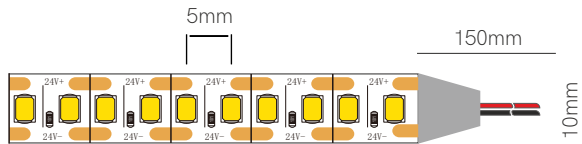

Fine 68

Compatible profiles.

Technical Information

V / A / W

24V / 0,8A / 19,2W/m

Code	Lumens/w	Lumens/m	CCT	IP
68270	130 lm/w	2.496 lm/m	2700K	IP20
68300	135 lm/w	2.592 lm/m	3000K	IP20
68400	140 lm/w	2.688 lm/m	4000K	IP20

Accessories

Joint  
13,8x11,55x3,9mm  
20220

Joint  
13,55x11,67x4,7mm  
20120

\*Available in reel of 5 meters.

Accessories pages 317-319.

5 YEARS WARRANTY

19,2 W/m

200 LED/m