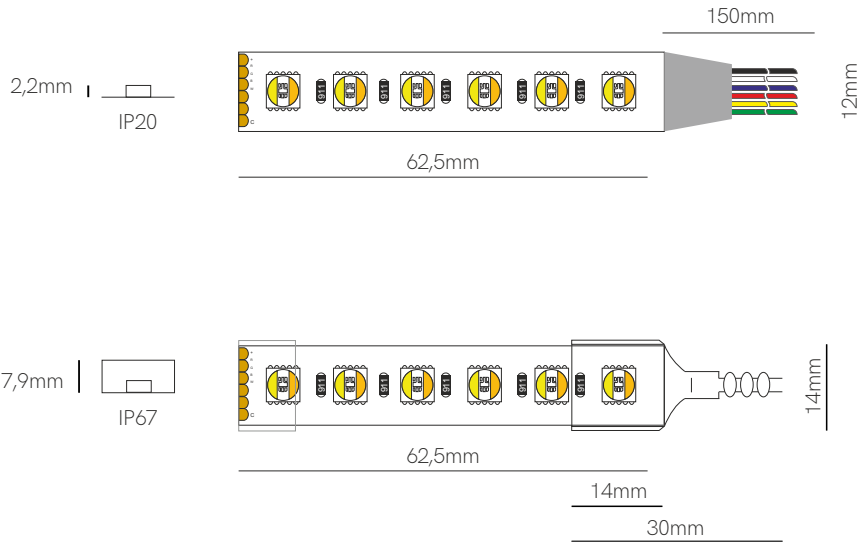

Fine 71

Compatible profiles.

Technical Information

V / A / W 24V / 0,875A / 21W/m

Code	Code	Lumens/w	Lumens/m	CCT	IP
71470	71470	29-117 lm/w	70-1.555 lm/m	RGB-WW 2.700K 6000K	IP20
71477	71477	29-117 lm/w	70-1.555 lm/m	RGB-WW 2.700K 6000K	IP67

Accessories

*Available in reel of 5 meters.

Accessories pages 317-319.

5 YEARS WARRANTY | 21 W/m | 96 LED/m | 24 VDC | 62,5mm | 5050