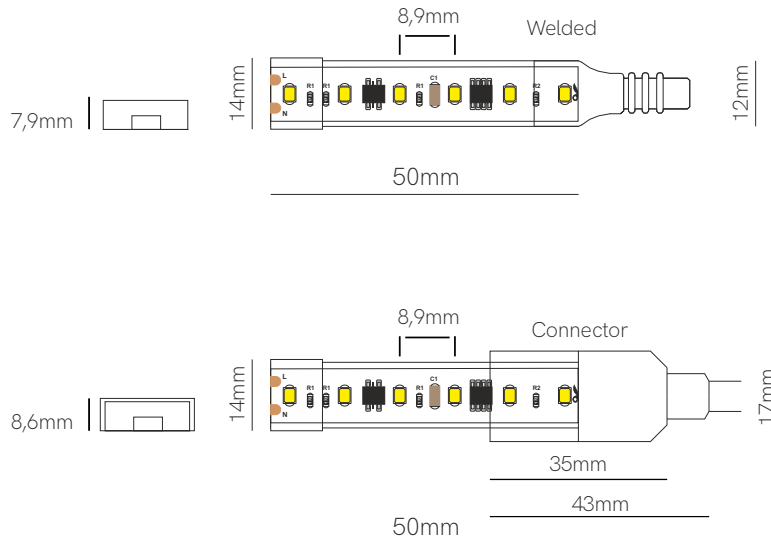

Fine 75

Compatible profiles.

Technical Information

V / A / W 220V / 0,03A / 7W/m

Code	Lumen/w	Lumen/m	CCT	IP
75275	100 lm/w	700 lm/m	2700K	IP65
75305	105 lm/w	735 lm/m	3000K	IP65
75405	110 lm/w	770 lm/m	4000K	IP65

Accessories

*Available in reel of 50 meters. Accessories pages 317-319.

3 YEARS WARRANTY | 7 W/m | 120 LED/m | CRI ≥80 | 220/240 VAC | 50mm | TRIAC DIMM 30-100% | LM-80 | 2835