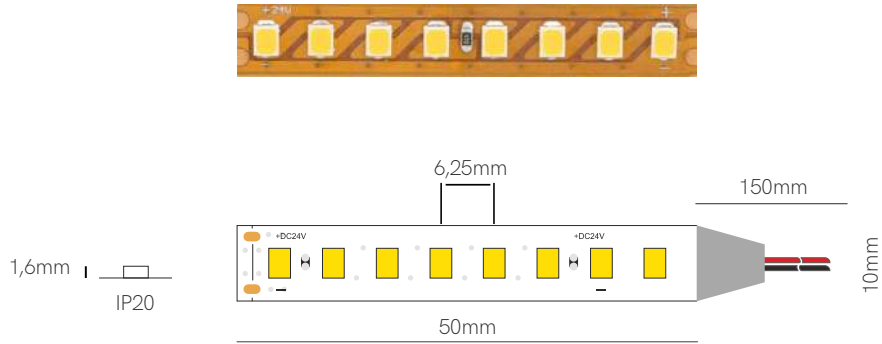

Fine 97

Compatible profiles.

Technical Information

V / A / W 24V / 0,4A / 10W/m

Code	Lumens/w	Lumens/m	CCT	IP
97220	140 lm/w	1.400 lm/m	2200K	IP20

Accessories

Joint
13,8x11,55x3,9mm
20220

Joint
13,55x11,67x4,7mm
20120

*Available in reel of 5 meters. Accessories pages 317-319.