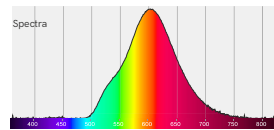

Fine 97

Compatible profiles.

Technical Information

V / A / W 24V / 0,4A / 10W/m

Code	Lumens/w	Lumens/m	CCT	IP
97220	140 lm/w	1.400 lm/m	2200K	IP20

Accessories

Joint
13,8x11,55x3,9mm
20220

Joint
13,55x11,67x4,7mm
20120