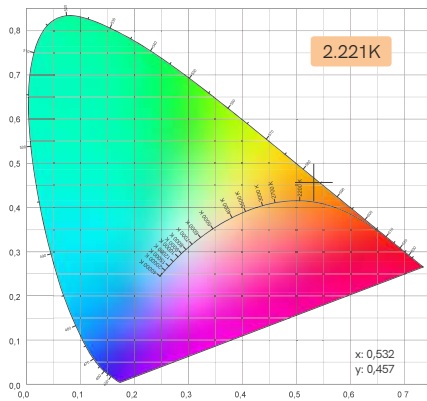

Fine 97

Compatible profiles.

Technical Information

V / A / W 24V / 0,4A / 10W/m

Code	Lumens/w	Lumens/m	CCT	IP
97220	140 lm/w	1.400 lm/m	2200K	IP20

Accessories

Joint
13,8x11,55x3,9mm
20220

Joint
13,55x11,67x4,7mm
20120