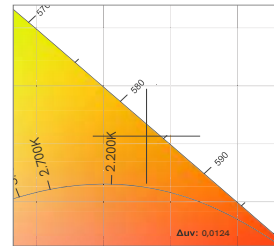

Fine 97

Compatible profiles.

Technical Information

V / A / W 24V / 0,4A / 10W/m

Code	Lumens/w	Lumens/m	CCT	IP
97220	140 lm/w	1.400 lm/m	2200K	IP20

Accessories

Joint
13,8x11,55x3,9mm
20220

Joint
13,55x11,67x4,7mm
20120