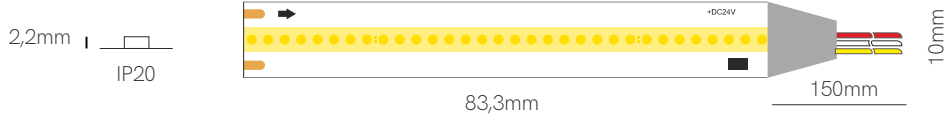

Fine running

Compatible profiles.

Technical Information

|           |                    |
|-----------|--------------------|
| V / A / W | 24V / 0,5A / 12W/m |
| IC        | WS2811 (12px/m)    |

| Code | Code              | Lumens/w | Lumens/m   | CCT   | IP   |
|------|-------------------|----------|------------|-------|------|
|      | SP1270 <b>New</b> | 75 lm/w  | 900 lm/m   | 2700K | IP20 |
|      | SP1300            | 79 lm/w  | 950 lm/m   | 3000K | IP20 |
|      | SP1400            | 87 lm/w  | 1.050 lm/m | 4000K | IP20 |

\*Available in reel of 5 meters. Accessories pages 317-319.

Control

| Code  | Version                  | Power Max | Pixels Max | VDC IN |
|---|--------------------------|-----------|------------|--------|
|  SP-9812 | Controller               | -         | -          | 24 VDC |
|  SP-6329 | Running Touch Controller | 8A        | 1.024      | 24 VDC |

3 YEARS WARRANTY | 
 12 W/m | 
 360 LED/m | 
 CRI ≥90 | 
 III | 
 24 VDC | 
 83,3mm  | 
 SPI | 
  COB