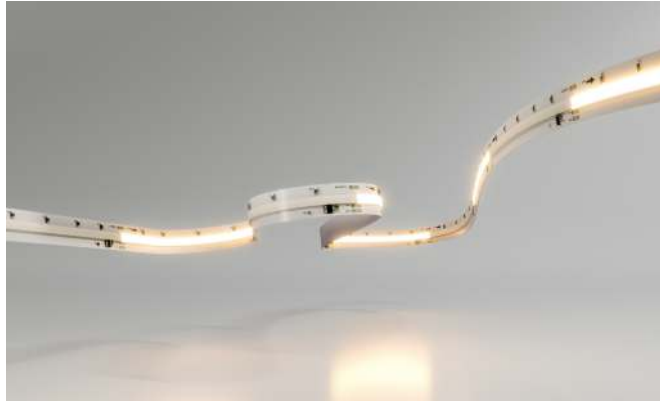

Fine running

Compatible profiles.

Technical Information

|           |                    |
|-----------|--------------------|
| V / A / W | 24V / 0,5A / 12W/m |
| IC        | WS2811 (12px/m)    |

| Code | Code              | Lumens/w | Lumens/m   | CCT   | IP   |
|------|-------------------|----------|------------|-------|------|
|      | SP1270 <b>New</b> | 75 lm/w  | 900 lm/m   | 2700K | IP20 |
|      | SP1300            | 79 lm/w  | 950 lm/m   | 3000K | IP20 |
|      | SP1400            | 87 lm/w  | 1.050 lm/m | 4000K | IP20 |

\*Available in reel of 5 meters. Accessories pages 317-319.

Control

| Code  | Version                  | Power Max | Pixels Max | VDC IN |
|---|--------------------------|-----------|------------|--------|
|  SP-9812 | Controller               | -         | -          | 24 VDC |
|  SP-6329 | Running Touch Controller | 8A        | 1.024      | 24 VDC |