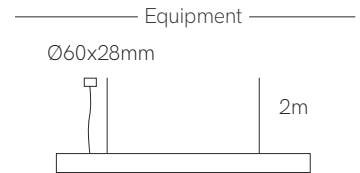

Forest

*Finished luminaire. Includes suspension kit and power cable.

Control accessories: page 327 pages 326-333 pages 334-335

Technical Information

Power	31W / 38W / 46W / 53W
Lumens	3.255 lm - 7.208 lm
Installation	Pendant
Material	Aluminium 6063 and wood
PCB	Rigid

Code	Diffuser (Angle)	Size (Power)	CCT (lm/W)	Driver	Colour
Code 4	UGR (81°) 3	1.155mm (31W) 3	2.700K (112 lm/W) 2	On / Off 1	Wood 8
	Opal (112°) 5	1.435mm (38W) 4	3.000K (128 lm/W) 3	Dali 2	
		1.715mm (46W) 5	4.000K (136 lm/W) 4	Push 3	
		1.995mm (53W) 6	5.000K (136 lm/W) 5	Casambi 5	
			2.700-5.500K (105 lm/W) 9	Tuya 7	