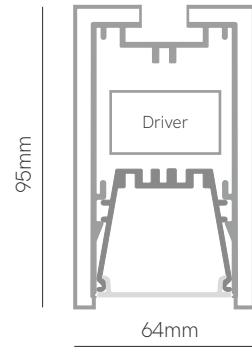

Forest

*Finished luminaire. Includes suspension kit and power cable.

Control accessories: page 327 pages 326-333 pages 334-335

Technical Information

Power	31W / 38W / 46W / 53W
Lumens	3.255 lm - 7.208 lm
Installation	Pendant
Material	Aluminium 6063 and wood
PCB	Rigid

Code	Diffuser (Angle)	Size (Power)	CCT (lm/W)	Driver	Colour
Code 4	UGR (81°) 3	1.155mm (31W) 3	2.700K (112 lm/W) 2	On / Off 1	Wood 8
	Opal (112°) 5	1.435mm (38W) 4	3.000K (128 lm/W) 3	Dali 2	
		1.715mm (46W) 5	4.000K (136 lm/W) 4	Push 3	
		1.995mm (53W) 6	5.000K (136 lm/W) 5	Casambi 5	
			2.700-5.500K (105 lm/W) 9	Tuya 7	