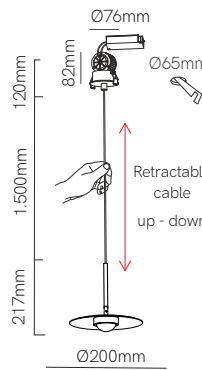

Mini Hat suspension surface

Mini Hat suspension recessed

Hat suspension surface

Hat suspension recessed

Technical Information

Power	8W	8W	8W	8W
Installation	Surface	Recessed	Surface	Recessed
Color Temperature	2.700K / 3.000K	2.700K / 3.000K	2.700K / 3.000K	2.700K / 3.000K
Lumens	800lm	800lm	835 lm	835 lm
Material	Aluminium	Aluminium	Aluminium	Aluminium
Finishes	White / Black	White / Black	White / Black	White / Black