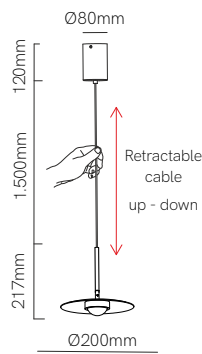

Mini Hat suspension surface

Mini Hat suspension recessed

Hat suspension surface

Hat suspension recessed

Technical Information

Power	8W	8W	8W	8W
Installation	Surface	Recessed	Surface	Recessed
Color Temperature	2.700K / 3.000K	2.700K / 3.000K	2.700K / 3.000K	2.700K / 3.000K
Lumens	800lm	800lm	835 lm	835 lm
Material	Aluminium	Aluminium	Aluminium	Aluminium
Finishes	White / Black	White / Black	White / Black	White / Black