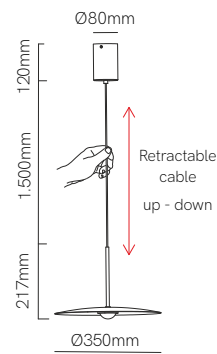

Mini Hat suspension surface

Mini Hat suspension recessed

Hat suspension surface

Hat suspension recessed

Technical Information

Power	8W	8W	8W	8W
Installation	Surface	Recessed	Surface	Recessed
Color Temperature	2.700K / 3.000K	2.700K / 3.000K	2.700K / 3.000K	2.700K / 3.000K
Lumens	800lm	800lm	835 lm	835 lm
Material	Aluminium	Aluminium	Aluminium	Aluminium
Finishes	White / Black	White / Black	White / Black	White / Black