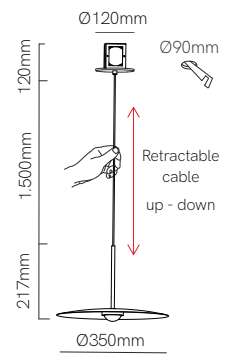

Mini Hat suspension surface

Mini Hat suspension recessed

Hat suspension surface

Hat suspension recessed

Technical Information

Power	8W	8W	8W	8W
Installation	Surface	Recessed	Surface	Recessed
Color Temperature	2.700K / 3.000K	2.700K / 3.000K	2.700K / 3.000K	2.700K / 3.000K
Lumens	800lm	800lm	835 lm	835 lm
Material	Aluminium	Aluminium	Aluminium	Aluminium
Finishes	White / Black	White / Black	White / Black	White / Black