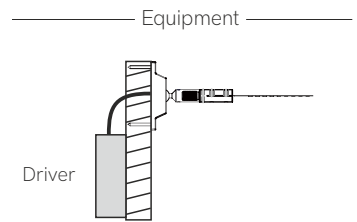

Horizon

Compatible profiles.

Technical Information

Max. power	48W - 288W
Lumens	4.560 lm - 28.800 lm
Installation	Pendant
Material	Aluminium 6063
Material	Flex

Code	Led	Size	CCT (lm/W) - Power/m	Driver	Colour
Code 2	9,6W/m (Fine 51) 5	5.000mm 1	2.700K (95 lm/W) 2	On / Off 1	<input type="checkbox"/> White (9003) 1
	14,4W/m (Fine 41) 7	10.000mm 2	3.000K (98 lm/W) 3		<input checked="" type="checkbox"/> Black (9005) 2
		15.000mm 3	4.000K (100 lm/W) 4		

Code: **2** **1**

Accessories

*Led strip and power supply included.