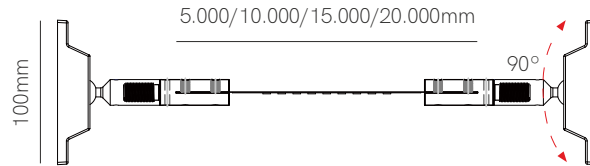

Horizon

Compatible profiles.

Technical Information

Max. power	48W - 288W
Lumens	4.560 lm - 28.800 lm
Installation	Pendant
Material	Aluminium 6063
Material	Flex

Code	Led	Size	CCT (lm/W) - Power/m	Driver	Colour
Code 2	9,6W/m (Fine 51) 5	5.000mm 1	2.700K (95 lm/W) 2	On / Off 1	<input type="checkbox"/> White (9003) 1
	14,4W/m (Fine 41) 7	10.000mm 2	3.000K (98 lm/W) 3		<input checked="" type="checkbox"/> Black (9005) 2
		15.000mm 3	4.000K (100 lm/W) 4		

Code: **2** **1**

Accessories

*Led strip and power supply included.