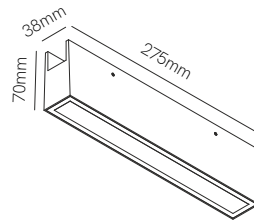

Ice 48V IP

Ice XL 48V IP

TRACK LIGHTS

\*Need power supply (page 441).

Technical Information

Power	10W	20W
Installation	Outdoor Track	Outdoor Track
Color Temperature	2.700K / 3.000K	2.700K / 3.000K
Lumens	685 lm	1.110 lm
Material	Aluminium	Aluminium
Finishes	White / Black	White / Black