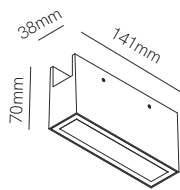

Ice 48V IP

Ice XL 48V IP

TRACK LIGHTS

\*Need power supply (page 441).

Technical Information

Power	10W	20W
Installation	Outdoor Track	Outdoor Track
Color Temperature	2.700K / 3.000K	2.700K / 3.000K
Lumens	685 lm	1.110 lm
Material	Aluminium	Aluminium
Finishes	White / Black	White / Black