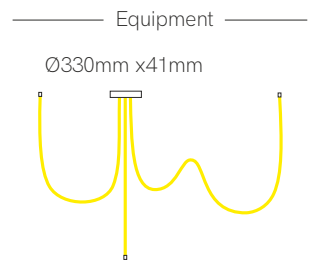

Kaa

*Finished luminaire. Includes power supply, suspension kit, power cable and end caps.

Control accessories:  page 327  pages 326-333  pages 334-335

Technical Information

Power	90W / 180W / 300W
Lumens	5.400 lm - 21.900 lm
Installation	Pendant
Material	Aluminium and silicone

Code	Size (Power)	CCT (lm/W)	Driver	Colour
Code 76	3 x 1.500mm (90W) Ⓢ 1	2.400K (60 lm/W) 2	On / Off 1	○ White (9003) 1
	3 x 3.000mm (180W) Ⓢ 3	2.700K (65 lm/W) 3	Dali 2	● Black (9005) 2
	3 x 5.000mm (300W) Ⓢ 5	3.000K (69 lm/W) 4	Push 3 Ⓢ	 Custom RAL
		4.000K (73 lm/W) 5	Casambi 5	
		RGB (41 lm/W) 8	Tuya 7	
		2.700-4.200K (55 lm/W) 9		

Code: **76**

Ⓢ Included accessories

Suspension kit 2m		1 x 3 3 x 6 5 x 9	+	Clip		1 x 3 3 x 6 5 x 9
----------------------	---	--	---	------	---	--

Ⓢ Consult delivery terms and conditions.

*Create your code according to your preferences. RGB-W and CCT 2.700-4.200K only works with driver 5 Casambi and 7 Tuya.