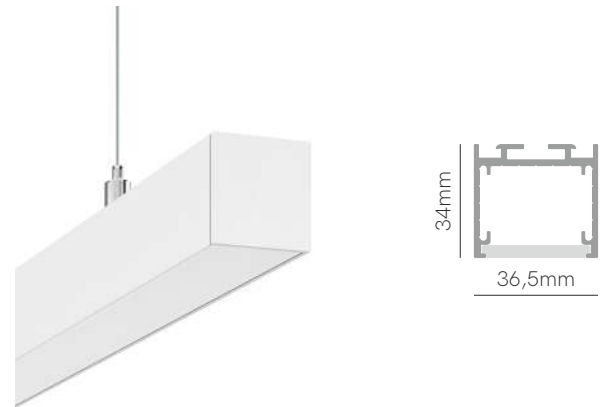

Kubo E

*Finished luminaire. Includes driver, spring clips, power cable and end caps.

Kubo

*Finished luminaire. Includes driver, suspension kit, ceiling suspension, power cable and end caps.

Control accessories:  page 327

 pages 326-333

 pages 334-335

Technical Information

Power	31W / 38W / 46W / 54W
Lumens	3.100 lm - 6.264 lm
Installation	Recessed and Surface / Pendant

Material	Aluminium 6063
PCB	Rigid / RGB-W Flex

Code	Diffuser (Angle)	Size (Power)	CCT (lm/W)	Driver	Colour
Kubo E 5	Opal (100°) 5	1.130mm (31W) 3	2.700K (100 lm/W) 2	On / Off 1	<input type="checkbox"/> White (9003) 1
Kubo 7		1.410mm (38W) 4	3.000K (105 lm/W) 3	Dali 2	<input checked="" type="checkbox"/> Black (9005) 2
		1.690mm (46W) 5	4.000K (111 lm/W) 4	Push 3	 Custom RAL
		1.970mm (54W) 6	5.000K (116 lm/W) 5	Casambi 5	
			RGB-W (100 lm/W) 8	Tuya 7	
		2.700-5.500K (105 lm/W) 9			