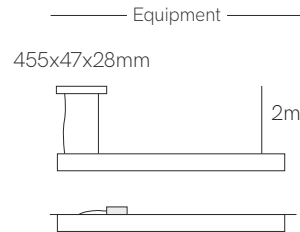

*Finished luminaire. Includes driver, suspension kit, ceiling suspension, power cable and end caps.