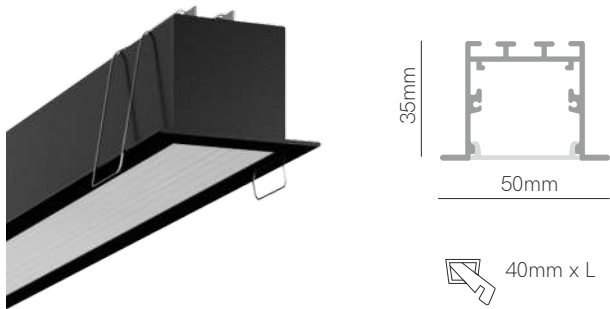

Kubo E

*Finished luminaire. Includes driver, spring clips, power cable and end caps.

Kubo

*Finished luminaire. Includes driver, suspension kit, ceiling suspension, power cable and end caps.

Control accessories:  page 327

 pages 326-333

 pages 334-335

Technical Information

Power	31W / 38W / 46W / 54W
Lumens	3.100 lm - 6.264 lm
Installation	Recessed and Surface / Pendant

Material	Aluminium 6063
PCB	Rigid / RGB-W Flex

Code	Diffuser (Angle)	Size (Power)	CCT (lm/W)	Driver	Colour
Kubo E 5	Opal (100°) 5	1.130mm (31W) 3	2.700K (100 lm/W) 2	On / Off 1	<input type="checkbox"/> White (9003) 1
Kubo 7		1.410mm (38W) 4	3.000K (105 lm/W) 3	Dali 2	<input checked="" type="checkbox"/> Black (9005) 2
		1.690mm (46W) 5	4.000K (111 lm/W) 4	Push 3	 Custom RAL
		1.970mm (54W) 6	5.000K (116 lm/W) 5	Casambi 5	
			RGB-W (100 lm/W) 8	Tuya 7	
		2.700-5.500K (105 lm/W) 9			