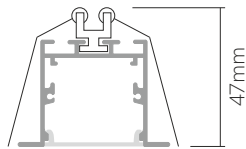

*Finished luminaire. Includes driver, spring clips, power cable and end caps.