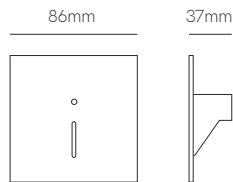

Lao

Recessed box included
66mm x Ø73mm

White and black cover included

*Recessed box, white and black cover included.

Technical Information

Power	1,5W
Installation	Recessed
Color Temperature	Switch 2.700K / 3.200K / 4.000K
Lumens	20 lm
Material	Aluminium
Finishes	White / Black
Code	<input type="checkbox"/> <input type="checkbox"/> 5027 <input type="checkbox"/> Custom RAL