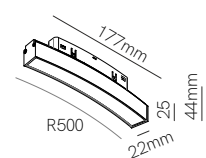

Nano Line 48V

Mini Line 48V

Line 48V

Curve Line 48V

*Need power supply (page 410).

Technical Information

Power	7,5W	15W	30W	8W
Installation	Magnet Track	Magnet Track	Magnet Track	Magnet Track
Color Temperature	2.700K / 3.000K	2.700K / 3.000K	2.700K / 3.000K	2.700K / 3.000K
Lumens	310 lm / 320 lm	740 lm / 760 lm	1.000 lm / 1.050 lm	300 lm
Material	Aluminium	Aluminium	Aluminium	Aluminium
Finishes	Black	Black	Black	White / Black