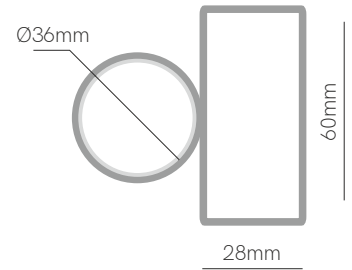

NEW

Linstra

*Finished luminaire. Includes base wall and end caps (aluminium).

Technical Information

Power	8W / 12W / 16W
Lumens	480 lm - 1.168 lm
Installation	Wall
Material	Aluminium and polycarbonate
PCB	Flex (Fine 25)

Code	Diffuser (Angle)	Size (Power)	CCT (lm/W)	Driver	Colour
Code L	Opal (360°) 7	400mm (8W) 1	2.400K (60 lm/W) 1	24 VDC 0	○ White (9003) 1
		600mm (12W) 2	2.700K (65 lm/W) 2	230 VAC 9	● Black (9005) 2
		800mm (16W) 3	3.000K (69 lm/W) 3		
			4.000K (73 lm/W) 4		