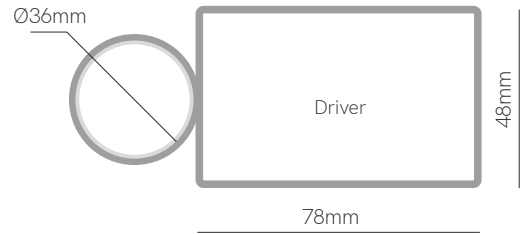

NEW

Linstra

*Finished luminaire. Includes base wall and end caps (aluminium).

Technical Information

Power	8W / 12W / 16W
Lumens	480 lm - 1.168 lm
Installation	Wall
Material	Aluminium and polycarbonate
PCB	Flex (Fine 25)

Code	Diffuser (Angle)	Size (Power)	CCT (lm/W)	Driver	Colour
Code L	Opal (360°) 7	400mm (8W) 1	2.400K (60 lm/W) 1	24 VDC 0	○ White (9003) 1
		600mm (12W) 2	2.700K (65 lm/W) 2	230 VAC 9	● Black (9005) 2
		800mm (16W) 3	3.000K (69 lm/W) 3		
			4.000K (73 lm/W) 4		