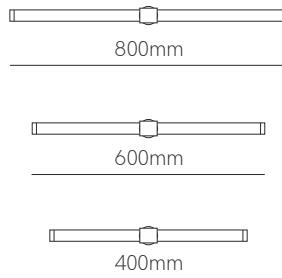

NEW

Linstra

*Finished luminaire. Includes base wall and end caps (aluminium).

Technical Information

Power	8W / 12W / 16W
Lumens	480 lm - 1.168 lm
Installation	Wall
Material	Aluminium and polycarbonate
PCB	Flex (Fine 25)

Code	Diffuser (Angle)	Size (Power)	CCT (lm/W)	Driver	Colour
Code L	Opal (360°) 7	400mm (8W) 1	2.400K (60 lm/W) 1	24 VDC 0	○ White (9003) 1
		600mm (12W) 2	2.700K (65 lm/W) 2	230 VAC 9	● Black (9005) 2
		800mm (16W) 3	3.000K (69 lm/W) 3		
			4.000K (73 lm/W) 4		