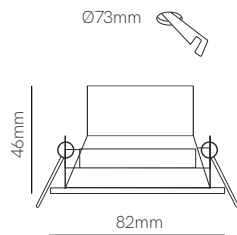

Luk r recessed

Luk r recessed IP

Luk sq recessed IP

*IP20 includes GU10 Bulbholder, IP65 includes G5.3 Bulbholder.

Technical Information

Installation	Recessed	Recessed	Recessed
Material	Aluminium	Aluminium	Aluminium
Finishes	White / Black	White / Black	White / Black
Bulbholder	50mm GU10	50mm G5.3	50mm G5.3
Code	○ 4758	○ 5214	□ 5216
	● 4759	● 5215	■ 5217
	① Custom RAL	① Custom RAL	① Custom RAL
	IP 20	IP 65	IP 65