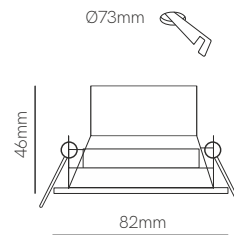

Luk r recessed

Luk r recessed IP

Luk sq recessed IP

*IP20 includes GU10 Bulbholder, IP65 includes G5.3 Bulbholder.

Technical Information

Installation	Recessed	Recessed	Recessed
Material	Aluminium	Aluminium	Aluminium
Finishes	White / Black	White / Black	White / Black
Bulbholder	50mm GU10	50mm G5.3	50mm G5.3
Code	○ 4758	○ 5214	□ 5216
	● 4759	● 5215	■ 5217
	① Custom RAL	① Custom RAL	① Custom RAL
	IP 20	IP 65	IP 65