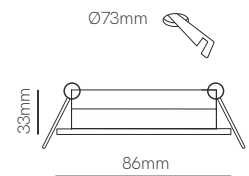

Luk r recessed

Luk r recessed IP

Luk sq recessed IP

*IP20 includes GU10 Bulbholder, IP65 includes G5.3 Bulbholder.

Technical Information

Installation	Recessed	Recessed	Recessed
Material	Aluminium	Aluminium	Aluminium
Finishes	White / Black	White / Black	White / Black
Bulbholder	50mm GU10	50mm G5.3	50mm G5.3
Code	○ 4758	○ 5214	□ 5216
	● 4759	● 5215	■ 5217
	① Custom RAL	① Custom RAL	① Custom RAL
	IP 20	IP 65	IP 65