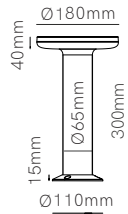

Mac floor

Mac floor XL

Technical Information

Power	12W	12W
Installation	Floor	Floor
Color Temperature	3.000K / 4.000K	3.000K / 4.000K
Lumens	890 lm / 900 lm	890 lm / 900 lm
Material	Aluminium and Polycarbonate	Aluminium and Polycarbonate
Finishes	White / Black / Corten	White / Black / Corten

Code	○ 3.000K	4837	○ 3.000K	4843
	○ 4.000K	4838	○ 4.000K	4844
	● 3.000K	4839	● 3.000K	4845
	● 4.000K	4840	● 4.000K	4846
	● 3.000K	4841	● 3.000K	4847
	● 4.000K	4842	● 4.000K	4848

Accessories

3 YEARS WARRANTY | 30.000 HOURS | | IP 65 | 220/240 VAC | PF >0,9 | CRI ≥80 | | 100° | | 50/60 Hz | | +50°C / -20°C