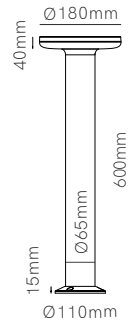

Mac floor

Mac floor XL

Technical Information

Power	12W	12W
Installation	Floor	Floor
Color Temperature	3.000K / 4.000K	3.000K / 4.000K
Lumens	890 lm / 900 lm	890 lm / 900 lm
Material	Aluminium and Polycarbonate	Aluminium and Polycarbonate
Finishes	White / Black / Corten	White / Black / Corten

Code	○ 3.000K	4837	○ 3.000K	4843
	○ 4.000K	4838	○ 4.000K	4844
	● 3.000K	4839	● 3.000K	4845
	● 4.000K	4840	● 4.000K	4846
	● 3.000K	4841	● 3.000K	4847
	● 4.000K	4842	● 4.000K	4848

Accessories

3 YEARS WARRANTY | 30.000 HOURS | | IP 65 | 220/240 VAC | PF >0,9 | CRI ≥80 | | 100° | | 50/60 Hz | | +50°C / -20°C