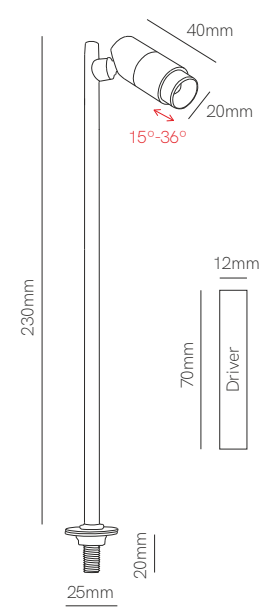

Micro Zoom recessed

Micro Zoom XL recessed

RECESSED

Technical Information

Power	2W	2W
Driver	3 VDC 200 mA	3 VDA 200 mA
Installation	Recessed	Recessed
Color Temperature	2.700K / 3.000K / 4.000K	2.700K / 3.000K / 4.000K
Lumens	70 lm	70 lm
Material	Aluminium	Aluminium
Finishes	White / Black	White / Black

Code	○ 2.700K 5273	○ 2.700K 5279
	○ 3.000K 5274	○ 3.000K 5280
	○ 4.000K 5275	○ 4.000K 5281
	● 2.700K 5276	● 2.700K 5282
	● 3.000K 5277	● 3.000K 5283
	● 4.000K 5278	● 4.000K 5284

3 YEARS WARRANTY | 35.000 HOURS | IP 20 | 220/240 VAC | UGR <19 | PF >0,5 | CRI ≥90 | 15°-36° | 50/60 Hz | +40°C / -20°C