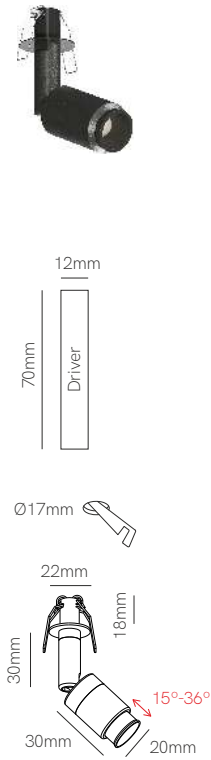

Micro Zoom recessed

Micro Zoom XL recessed

RECESSED

Technical Information

Power	2W	2W
Driver	3 VDC 200 mA	3 VDA 200 mA
Installation	Recessed	Recessed
Color Temperature	2.700K / 3.000K / 4.000K	2.700K / 3.000K / 4.000K
Lumens	70 lm	70 lm
Material	Aluminium	Aluminium
Finishes	White / Black	White / Black

Code	○ 2.700K 5273	○ 2.700K 5279
	○ 3.000K 5274	○ 3.000K 5280
	○ 4.000K 5275	○ 4.000K 5281
	● 2.700K 5276	● 2.700K 5282
	● 3.000K 5277	● 3.000K 5283
	● 4.000K 5278	● 4.000K 5284

3 YEARS WARRANTY | 35.000 HOURS | IP 20 | 220/240 VAC | UGR <19 | PF >0,5 | CRI ≥90 | 15°-36° | 50/60 Hz | +40°C / -20°C