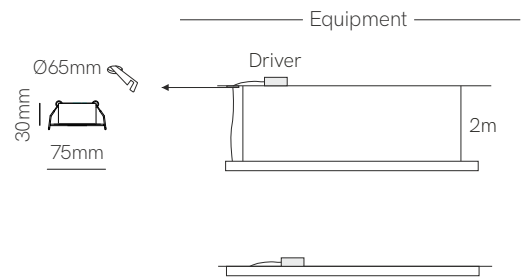

Minimus

*Finished luminaire. Includes power supply, suspension kit, ceiling suspension, power cable and end caps.

Control accessories:  page 327  pages 326-333  pages 334-335

Technical Information

Power	25W / 31W / 37W / 43W
Lumens	2.425 lm - 4.644 lm
Installation	Surface / Pendant
Material	Aluminium 6063
PCB	Flex (Fine 52)

Code	Diffuser (Angle)	Size (Power)	CCT (lm/W)	Driver	Colour
Code 5	Opal prism (100°) 8	1.170mm (25W) 2	2.700K (97 lm/W) 2	On / Off 1	<input type="checkbox"/> White (9003) 1
		1.420mm (31W) 4	3.000K (103 lm/W) 3	Dali 2	<input checked="" type="checkbox"/> Black (9005) 2
		1.720mm (37W) 6	4.000K (108 lm/W) 4	Push 3 ⓘ	 Custom RAL
		1.970mm (43W) 8		Casambi 5	
				Tuya 7	