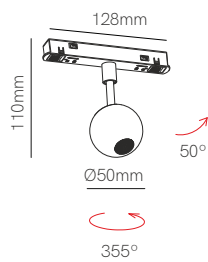

Mini Bora 48V

Bora 48V suspension

*Need power supply (page 410).

Technical Information

Power	4,5W	8,5W
Installation	Magnet Track	Magnet Track
Color Temperature	2.700K / 3.000K	2.700K / 3.000K
Lumens	315 lm / 325 lm	610 lm / 620 lm
Material	Aluminium	Aluminium
Finishes	White / Black / Chrome / Rose gold	White / Black / Chrome / Rose gold