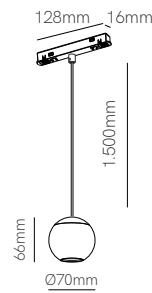

Mini Bora 48V

Bora 48V suspension

*Need power supply (page 410).

Technical Information

Power	4,5W	8,5W
Installation	Magnet Track	Magnet Track
Color Temperature	2.700K / 3.000K	2.700K / 3.000K
Lumens	315 lm / 325 lm	610 lm / 620 lm
Material	Aluminium	Aluminium
Finishes	White / Black / Chrome / Rose gold	White / Black / Chrome / Rose gold