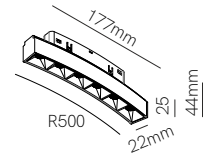

Nano Tram 48V

Mini Tram 48V

Curve Tram 48V

*Need power supply (page 410).

Technical Information

Power	4,5W	9W	6W
Installation	Magnet Track	Magnet Track	Magnet Track
Color Temperature	2.700K / 3.000K	2.700K / 3.000K	2.700K / 3.000K
Lumens	300 lm / 310 lm	690 lm / 710 lm	500 lm
Material	Aluminium	Aluminium	Aluminium
Finishes	White / Black	White / Black	White / Black