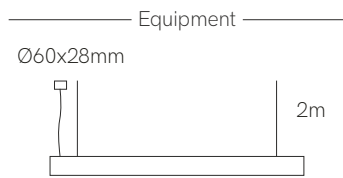

Nexus

\*Finished luminaire. Includes suspension kit, power cable and end caps.

Control accessories: page 327 pages 326-333

Technical Information

Power	46W / 70W
Lumens	4.830 lm - 7.350 lm
Installation	Pendant
Material	Aluminium 6063
PCB	Rigid

Code	Diffuser (Angle)	Size (Power)	CCT (lm/W)	Driver	Colour
Code <b>4</b>	UGR (81°) <b>4</b>	1.130mm (46W) <b>3</b>	2.700-5.500K (105 lm/W) <b>9</b>	Casambi <b>5</b>	<input type="checkbox"/> White (9003) <b>1</b>
		1.690mm (70W) <b>5</b>		Tuya <b>7</b>	<input checked="" type="checkbox"/> Black (9005) <b>2</b>
				RF Control <b>9</b>	<input type="checkbox"/> Gray (9006) <b>3</b>
					Custom RAL