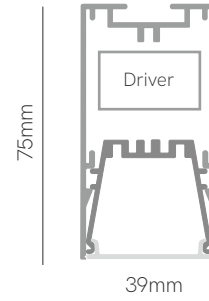

Nexus

\*Finished luminaire. Includes suspension kit, power cable and end caps.

Control accessories: page 327 pages 326-333

Technical Information

Power	46W / 70W
Lumens	4.830 lm - 7.350 lm
Installation	Pendant
Material	Aluminium 6063
PCB	Rigid

Code	Diffuser (Angle)	Size (Power)	CCT (lm/W)	Driver	Colour
Code <b>4</b>	UGR (81°) <b>4</b>	1.130mm (46W) <b>3</b>	2.700-5.500K (105 lm/W) <b>9</b>	Casambi <b>5</b>	<input type="checkbox"/> White (9003) <b>1</b>
		1.690mm (70W) <b>5</b>		Tuya <b>7</b>	<input checked="" type="checkbox"/> Black (9005) <b>2</b>
				RF Control <b>9</b>	<input type="checkbox"/> Gray (9006) <b>3</b>
					Custom RAL