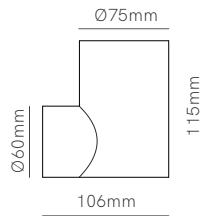

One GU10 wall

One GU10 wall dual

*GU10 Bulbholder included, LED lamp not included.

Technical Information

Installation	Surface	Surface
Material	Aluminium	Aluminium
Finishes	White / Black / Corten	White / Black / Corten
Bulbholder	50mm GU10 (except Power bulb)	50mm GU10 (except Power bulb)
Code	<ul style="list-style-type: none"> ○ 5006 ● 5007 ● 5008 ① Custom RAL 	<ul style="list-style-type: none"> ○ 5009 ● 5010 ● 5011 ① Custom RAL