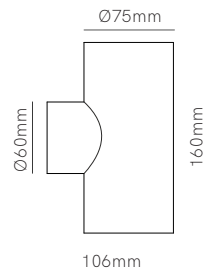

One GU10 wall

One GU10 wall dual

*GU10 Bulbholder included, LED lamp not included.

Technical Information

Installation	Surface	Surface
Material	Aluminium	Aluminium
Finishes	White / Black / Corten	White / Black / Corten
Bulbholder	50mm GU10 (except Power bulb)	50mm GU10 (except Power bulb)
Code	<ul style="list-style-type: none"> ○ 5006 ● 5007 ● 5008 ① Custom RAL 	<ul style="list-style-type: none"> ○ 5009 ● 5010 ● 5011 ① Custom RAL