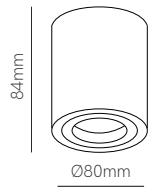

One surface

Zio surface

Avant r surface

*GU10 Bulbholder included.

Technical Information

	One	Zio	Avant
Installation	Surface	Surface	Surface
Material	Aluminium	Aluminium	Aluminium
Finishes	White / Black	White / Black	White / Black
Bulbholder	50mm GU10 (except Power bulb)	50mm GU10 (except Power bulb)	111mm GU10
Code	<ul style="list-style-type: none"> ○ 4480 ● 4481 ① Custom RAL 	<ul style="list-style-type: none"> □ 4482 ■ 4483 ① Custom RAL 	<ul style="list-style-type: none"> ○ 4933 ● 4934 ① Custom RAL
	1/20	1/20	1/10