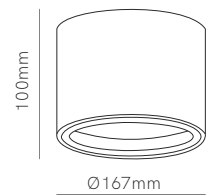

One surface

Zio surface

Avant r surface

*GU10 Bulbholder included.

Technical Information

	One	Zio	Avant
Installation	Surface	Surface	Surface
Material	Aluminium	Aluminium	Aluminium
Finishes	White / Black	White / Black	White / Black
Bulbholder	50mm GU10 (except Power bulb)	50mm GU10 (except Power bulb)	111mm GU10
Code	<ul style="list-style-type: none"> ○ 4480 ● 4481 ① Custom RAL 	<ul style="list-style-type: none"> □ 4482 ■ 4483 ① Custom RAL 	<ul style="list-style-type: none"> ○ 4933 ● 4934 ① Custom RAL
	1/20	1/20	1/10