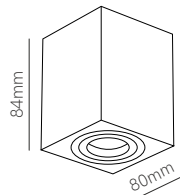

One surface

Zio surface

Avant r surface

*GU10 Bulbholder included.

Technical Information

	One	Zio	Avant
Installation	Surface	Surface	Surface
Material	Aluminium	Aluminium	Aluminium
Finishes	White / Black	White / Black	White / Black
Bulbholder	50mm GU10 (except Power bulb)	50mm GU10 (except Power bulb)	111mm GU10
Code	<ul style="list-style-type: none"> ○ 4480 ● 4481 ① Custom RAL 	<ul style="list-style-type: none"> □ 4482 ■ 4483 ① Custom RAL 	<ul style="list-style-type: none"> ○ 4933 ● 4934 ① Custom RAL
	1/20	1/20	1/10