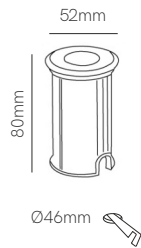

Optic

Technical Information

Power	2W
Installation	Recessed
Color Temperature	3.000K
Lumens	55 lm
Material	Inox 304
Finishes	Brushed silver
Code	● 4331

Accessories

*Recessed box included. Integrated driver.