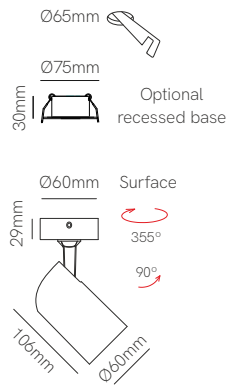

Piccolo GU10 surface

Piccolo AR111 surface

SURFACE

Technical Information

Installation	Surface / Recessed	Surface / Recessed
Material	Aluminium	Aluminium
Finishes	White / Black	White
Bulbholder	50mm GU10 (except Power bulb)	111mm GU10
Code	<input type="radio"/> 4050 <input type="radio"/> 4049 <input checked="" type="radio"/> Custom RAL	<input type="radio"/> 4433 <input checked="" type="radio"/> Custom RAL

Consult delivery terms and conditions.

Accessories

Recessed base (not included)

4835  4836

\*GU10 bulbholder included.