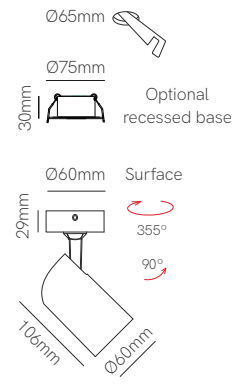

Piccolo GU10 surface

Piccolo AR111 surface

SURFACE

Technical Information

Installation	Surface / Recessed	Surface / Recessed
Material	Aluminium	Aluminium
Finishes	White / Black	White
Bulbholder	50mm GU10 (except Power bulb)	111mm GU10
Code	<input type="radio"/> 4050 <input type="radio"/> 4049 <input checked="" type="radio"/> Custom RAL	<input type="radio"/> 4433 <input checked="" type="radio"/> Custom RAL

Consult delivery terms and conditions.

Accessories

Recessed base (not included)

4835  4836

\*GU10 bulbholder included.