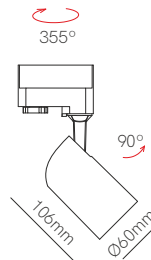

Piccolo GU10 3PH

Piccolo AR111 3PH

Technical Information

Installation	Three Phase Track	Three Phase Track
Material	Aluminium	Aluminium
Finishes	White / Black	White
Bulbholder	50mm GU10 (except Power bulb)	111mm GU10
Code	<input type="radio"/> 3990-V3 <input type="radio"/> 3989-V3 <input checked="" type="radio"/> Custom RAL	<input type="radio"/> 4435 <input checked="" type="radio"/> Custom RAL