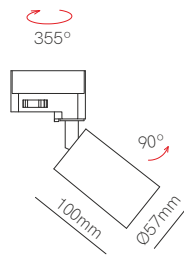

Piccolo GU10 3PH

Piccolo AR111 3PH

Technical Information

Installation	Three Phase Track	Three Phase Track
Material	Aluminium	Aluminium
Finishes	White / Black	White
Bulbholder	50mm GU10 (except Power bulb)	111mm GU10
Code	<input type="radio"/> 3990-V3 <input type="radio"/> 3989-V3 <input checked="" type="radio"/> Custom RAL	<input type="radio"/> 4435 <input checked="" type="radio"/> Custom RAL