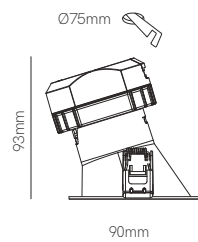

Pulcom r  
recessed

Pulcom sq  
recessed

Pulcom r  
recessed asymm

Pulcom sq  
recessed asymm

Technical Information

Power	8W	8W	8W	8W
Driver	DOB	DOB	DOB	DOB
Installation	Recessed	Recessed	Recessed	Recessed
Color Temperature (Switch)	2.700K/3.200K/4.000K	2.700K/3.200K/4.000K	2.700K/3.200K/4.000K	2.700K/3.200K/4.000K
Lumens	800 lm	800 lm	800 lm	800 lm
Material	Polycarbonate	Polycarbonate	Polycarbonate	Polycarbonate
Finishes	White / Black	White / Black	White / Black	White / Black
Code	○ 4742 ● 4746 ①  Custom RAL	□ 4744 ■ 4748 ①  Custom RAL	○ 4743 ● 4747 ①  Custom RAL	□ 4745 ■ 4749 ①  Custom RAL