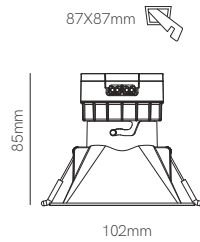

Pulcom r  
recessed

Pulcom sq  
recessed

Pulcom r  
recessed asymm

Pulcom sq  
recessed asymm

Technical Information

Power	8W	8W	8W	8W
Driver	DOB	DOB	DOB	DOB
Installation	Recessed	Recessed	Recessed	Recessed
Color Temperature (Switch)	2.700K/3.200K/4.000K	2.700K/3.200K/4.000K	2.700K/3.200K/4.000K	2.700K/3.200K/4.000K
Lumens	800 lm	800 lm	800 lm	800 lm
Material	Polycarbonate	Polycarbonate	Polycarbonate	Polycarbonate
Finishes	White / Black	White / Black	White / Black	White / Black
Code	○ 4742 ● 4746 ①  Custom RAL	□ 4744 ■ 4748 ①  Custom RAL	○ 4743 ● 4747 ①  Custom RAL	□ 4745 ■ 4749 ①  Custom RAL