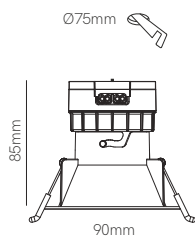

Pulcom r  
recessed

Pulcom sq  
recessed

Pulcom r  
recessed asymm

Pulcom sq  
recessed asymm

Technical Information

Power	8W	8W	8W	8W
Driver	DOB	DOB	DOB	DOB
Installation	Recessed	Recessed	Recessed	Recessed
Color Temperature (Switch)	2.700K/3.200K/4.000K	2.700K/3.200K/4.000K	2.700K/3.200K/4.000K	2.700K/3.200K/4.000K
Lumens	800 lm	800 lm	800 lm	800 lm
Material	Polycarbonate	Polycarbonate	Polycarbonate	Polycarbonate
Finishes	White / Black	White / Black	White / Black	White / Black
Code	○ 4742 ● 4746 ①  Custom RAL	□ 4744 ■ 4748 ①  Custom RAL	○ 4743 ● 4747 ①  Custom RAL	□ 4745 ■ 4749 ①  Custom RAL