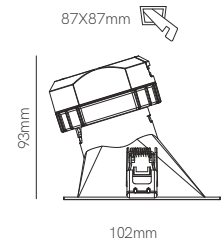

Pulcom r  
recessed

Pulcom sq  
recessed

Pulcom r  
recessed asymm

Pulcom sq  
recessed asymm

Technical Information

Power	8W	8W	8W	8W
Driver	DOB	DOB	DOB	DOB
Installation	Recessed	Recessed	Recessed	Recessed
Color Temperature (Switch)	2.700K/3.200K/4.000K	2.700K/3.200K/4.000K	2.700K/3.200K/4.000K	2.700K/3.200K/4.000K
Lumens	800 lm	800 lm	800 lm	800 lm
Material	Polycarbonate	Polycarbonate	Polycarbonate	Polycarbonate
Finishes	White / Black	White / Black	White / Black	White / Black
Code	○ 4742 ● 4746 ①  Custom RAL	□ 4744 ■ 4748 ①  Custom RAL	○ 4743 ● 4747 ①  Custom RAL	□ 4745 ■ 4749 ①  Custom RAL