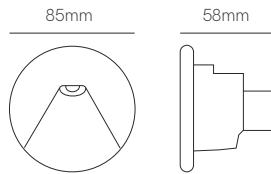

Pun

Recessed box included
66mm x Ø73mm

White and black cover included

Technical Information

Power	3W
Installation	Recessed
Color Temperature	Switch 2.700K / 3.200K / 4.000K
Lumens	65 lm
Material	Aluminium
Finishes	White / Black

Code	○ ● 5029
	🚫 🌈 Custom RAL

📄 Consult delivery terms and conditions.

3 YEARS WARRANTY |
 25.000 HOURS |
 IP 20 |
 85/265 VAC |
 PF >0,4 |
 CRI ≥80 |
 38° |
 50/60 Hz |
 IK07 |
 +45°C / -20°C |
 CCT SWITCH |
 1/50