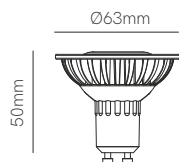

---

R-63 s-line GU10

---

Technical Information

Power	8W
Color Temperature	2.700K
Lumens	720 lm
Code	4003

---

5 YEARS WARRANTY | 50.000 HOURS | IP 20 | 220/240 VAC | PF >0,8 | CRI ≥80 | 60°  | 50/60 Hz |  +40°C / -20°C | 