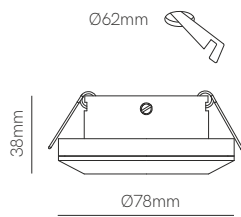

Bathroom recessed

Rok recessed

\*G5.3 Bulbholder included.

Technical Information

Installation	Recessed	Recessed
Material	Aluminium	Aluminium
Finishes	White / Brushed aluminium	White / Black / Brushed chrome
Bulbholder	50mm G5.3	50mm G5.3
Code	○ 223232	○ 4755
	● 223233	● 4756
		● 4757
		①  Custom RAL
	IP 44	IP 65