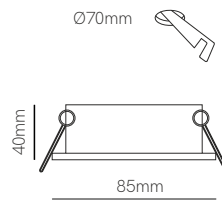

Bathroom recessed

Rok recessed

\*G5.3 Bulbholder included.

Technical Information

Installation	Recessed	Recessed
Material	Aluminium	Aluminium
Finishes	White / Brushed aluminium	White / Black / Brushed chrome
Bulbholder	50mm G5.3	50mm G5.3
Code	○ 223232	○ 4755
	● 223233	● 4756
		● 4757
		①  Custom RAL
	IP 44	IP 65