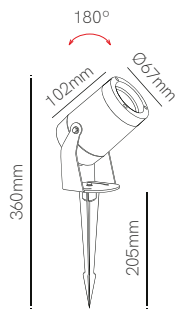

Sair

Sair XL

Technical Information

Power	10W	20W
Installation	Floor	Floor
Color Temperature	2.200K / 3.000K	2.200K / 3.000K
Lumens	450 lm / 900 lm	1.000 lm / 1.500 lm
Material	Aluminium	Aluminium
Finishes	White / Black / Corten	White / Black / Corten

Code	○ 3.000K 4894	○ 3.000K 4897
	● 2.200K 5674	● 2.200K 5676
	● 3.000K 4895	● 3.000K 4898
	● 2.200K 5675	● 2.200K 5677
	● 3.000K 4896	● 3.000K 4899

Accessories

Linear Joint IP68
Ø26x95mm
■ 5671

T Joint IP68
74x118mm
■ 5672

X Joint IP68
122x122mm
■ 5673

*Spike included.

3 YEARS WARRANTY | 20.000 HOURS | IP 65 | 100/265 VAC | PF >0,9 | CRI ≥90 | CABLE 24CM | 18° | 50/60 Hz | IK05 | +40°C / -20°C | 1/20