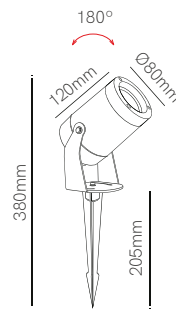

Sair

Sair XL

Technical Information

Power	10W	20W
Installation	Floor	Floor
Color Temperature	2.200K / 3.000K	2.200K / 3.000K
Lumens	450 lm / 900 lm	1.000 lm / 1.500 lm
Material	Aluminium	Aluminium
Finishes	White / Black / Corten	White / Black / Corten

Code	○ 3.000K 4894	○ 3.000K 4897
	● 2.200K 5674	● 2.200K 5676
	● 3.000K 4895	● 3.000K 4898
	● 2.200K 5675	● 2.200K 5677
	● 3.000K 4896	● 3.000K 4899

Accessories

Linear Joint IP68
Ø26x95mm
■ 5671

T Joint IP68
74x118mm
■ 5672

X Joint IP68
122x122mm
■ 5673

*Spike included.

3 YEARS WARRANTY | 20.000 HOURS | IP 65 | 100/265 VAC | PF >0,9 | CRI ≥90 | CABLE 24CM | 18° | 50/60 Hz | IK05 | +40°C / -20°C | 1/20