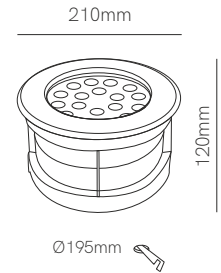

Nano Sigma

Mini Sigma

Sigma

Sigma XL

Technical Information

Power	3W	9W	12W	17W
Installation	Recessed	Recessed	Recessed	Recessed
Color Temperature	3.000K	3.000K	3.000K	3.000K
Lumens	210 lm	450 lm	650 lm	1.440 lm
Material	Stainless steel + alumin.	Stainless steel + alumin.	Stainless steel + alumin.	Stainless steel + alumin.
Finishes	Brushed silver	Brushed silver	Brushed silver	Brushed silver
Code	● 3.000K 4251 PF >0,6 1/30	● 3.000K 5576 PF >0,5 1/12	● 3.000K 5577 PF >0,9 1/8	● 3.000K 4135 PF >0,9 1/8

Accessories

*Integrated driver. Drainage (min. 300mm).