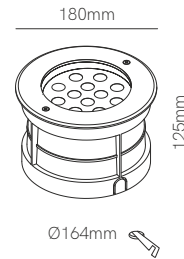

Nano Sigma

Mini Sigma

Sigma

Sigma XL

Technical Information

Power	3W	9W	12W	17W
Installation	Recessed	Recessed	Recessed	Recessed
Color Temperature	3.000K	3.000K	3.000K	3.000K
Lumens	210 lm	450 lm	650 lm	1.440 lm
Material	Stainless steel + alumin.	Stainless steel + alumin.	Stainless steel + alumin.	Stainless steel + alumin.
Finishes	Brushed silver	Brushed silver	Brushed silver	Brushed silver
Code	● 3.000K 4251 PF >0,6 1/30	● 3.000K 5576 PF >0,5 1/12	● 3.000K 5577 PF >0,9 1/8	● 3.000K 4135 PF >0,9 1/8

Accessories

*Integrated driver. Drainage (min. 300mm).