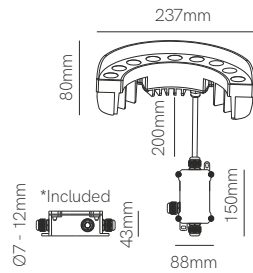

Signal

Technical Information

Power	9W
Installation	Floor / Tree trunk
Color Temperature	3.000K
Lumens	720 lm
Material	Aluminium
Finishes	Dark gray
Code	● 3.000K 4290

*Integrated driver. IP65 connection box included.

3 YEARS WARRANTY | 20.000 HOURS | → | IP 65 | 100/277 VAC | PF >0,6 | CRI ≥80 | | CABLE 20CM | 30° | 50/60 Hz | | +40°C -20°C | 1/25