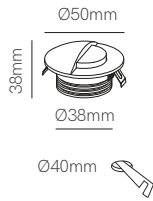

Ilo

Skin

*Recessed box included.

Technical Information

Power	2W	2W
Installation	Recessed	Recessed
Color Temperature	3.000K	3.000K
Lumens	60 lm	60 lm
Material	Aluminium	Aluminium
Finishes	White / Black	White / Black
Code	<input type="radio"/> 4126 <input type="radio"/> 4127 <input type="radio"/> Custom RAL	<input type="checkbox"/> 4108 <input type="checkbox"/> 4109 <input type="checkbox"/> Custom RAL