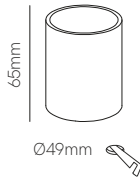

Ilo

Skin

*Recessed box included.

Technical Information

Power	2W	2W
Installation	Recessed	Recessed
Color Temperature	3.000K	3.000K
Lumens	60 lm	60 lm
Material	Aluminium	Aluminium
Finishes	White / Black	White / Black
Code	<input type="radio"/> 4126 <input type="radio"/> 4127 <input type="radio"/> Custom RAL	<input type="checkbox"/> 4108 <input type="checkbox"/> 4109 <input type="checkbox"/> Custom RAL