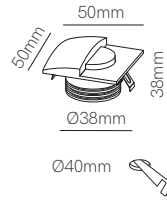

Ilo

Skin

*Recessed box included.

Technical Information

Power	2W	2W
Installation	Recessed	Recessed
Color Temperature	3.000K	3.000K
Lumens	60 lm	60 lm
Material	Aluminium	Aluminium
Finishes	White / Black	White / Black
Code	<input type="radio"/> 4126 <input type="radio"/> 4127 <input type="radio"/> Custom RAL	<input type="checkbox"/> 4108 <input type="checkbox"/> 4109 <input type="checkbox"/> Custom RAL