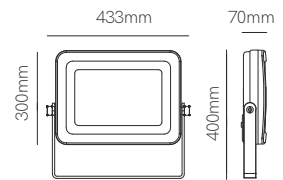

Sky 100W

Sky 150W

Sky 200W

Technical Information

Power	100W	150W	200W
Installation	Surface	Surface	Surface
Color Temperature	2.200K	2.200K	2.200K
Lumens	7.000 lm	11.000 lm	14.000 lm
Material	Aluminium	Aluminium	Aluminium
Finishes	Black	Black	Black
Code	■ 3955	■ 3956	■ 3957