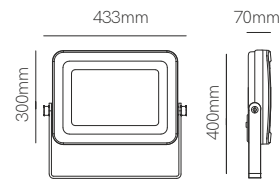

Sky 100W

Sky 150W

Sky 200W

Technical Information

Power	100W	150W	200W
Installation	Surface	Surface	Surface
Color Temperature	2.200K	2.200K	2.200K
Lumens	7.000 lm	11.000 lm	14.000 lm
Material	Aluminium	Aluminium	Aluminium
Finishes	Black	Black	Black
Code	■ 3955	■ 3956	■ 3957