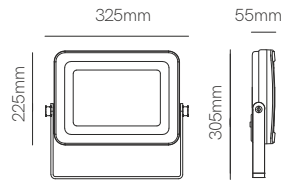

Sky 100W

Sky 150W

Sky 200W

Technical Information

Power	100W	150W	200W
Installation	Surface	Surface	Surface
Color Temperature	2.200K	2.200K	2.200K
Lumens	7.000 lm	11.000 lm	14.000 lm
Material	Aluminium	Aluminium	Aluminium
Finishes	Black	Black	Black
Code	■ 3955	■ 3956	■ 3957