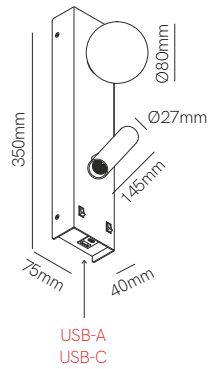

Sphere alp wall

*On IPHONE devices older than the EU2022/2380 directive, or with outdated software, the device may not recognize the charger.

Technical Information

Power	20W
Installation	Surface
Color Temperature	2.700K / 3.000K
Lumens	680 lm
Material	Aluminium and glass
Finishes	White / Black

Code	○	2.700K	5339
	○	3.000K	5340
	●	2.700K	5342
	●	3.000K	5343

3 YEARS WARRANTY | 30.000 HOURS | IP 20 | → | 220/240 VAC | PF >0,9 | UGR <19 | | | 360° | 36° | 50/60 Hz | +40°C / -20°C | 1/6