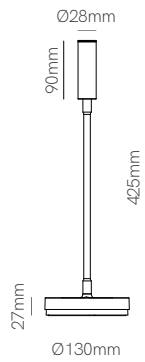

Stem

Technical Information

Power	5W
Installation	Table
Color Temperature	2.700K
Lumens	175 lm
Material	Aluminium and polycarbonate
Finishes	White / Black
Code	<input type="radio"/> 4979 <input checked="" type="radio"/> 4981

3 YEARS WARRANTY | 30.000 HOURS | IP 20 | 220/240 VAC | PF >0,45 | CRI ≥90 | 30° | 5W INDUCTION CHARGING | 50/60 Hz | IK06 | +50°C / -20°C | 1/20