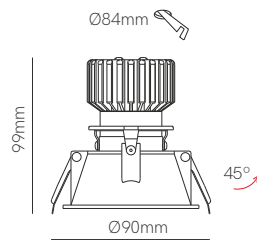

New

Tao recessed

Technical Information

Power	10W
Driver	25-42vdc / 250mA
Installation	Recessed
Color Temperature	Switch 2.700K / 3.200K / 4.000K
Lumens	590 lm / 740 lm / 680 lm
Material	Aluminium
Finishes	White / Black

Code	○ 5718
	● 5719
	🎨 Custom RAL

📄 Consult delivery terms and conditions.

3 YEARS WARRANTY | 30.000 HOURS | IP 20 | 220/240 VAC | UGR <19 | PF >0,9 | CRI ≥90 | □ | 32° | 50/60 Hz | 🌞 | +50°C / -20°C | CCT SWITCH | 1/30