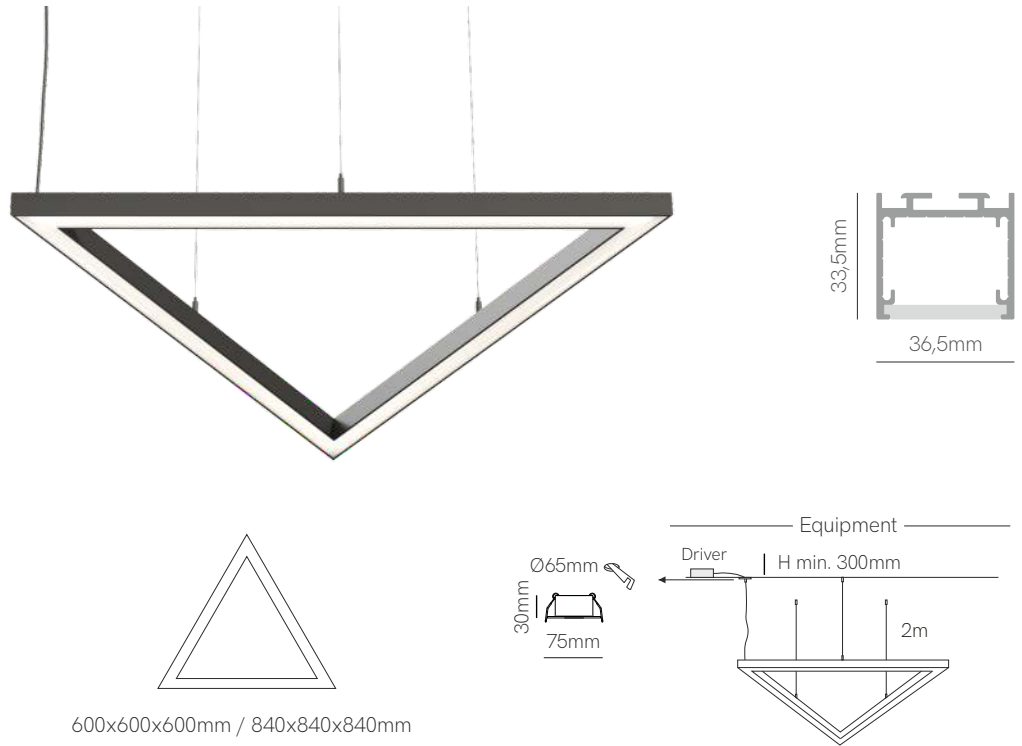

Tax

600x600x600mm / 840x840x840mm

\*Finished luminaire. Includes driver, suspension kit, power cable and end caps.

Control accessories: page 327 pages 326-333 pages 334-335

Technical Information

Power	39W / 55W
Lumens	3.900 lm - 6.105 lm
Installation	Pendant
Material	Aluminium 6063
PCB	Rigid / RGB-W Flex

Code	Diffuser (Angle)	Size (Power)	CCT (lm/W)	Driver	Colour
Code <b>7</b>	Opal (100°) <b>2</b>	600mm (39W) <b>4</b>	2.700K (100 lm/W) <b>2</b>	On / Off <b>1</b>	△ White (9003) <b>1</b>
		840mm (55W) <b>8</b>	3.000K (105 lm/W) <b>3</b>	Dali <b>2</b>	▲ Black (9005) <b>2</b>
			4.000K (111 lm/W) <b>4</b>	Push <b>3</b>	🌈 Custom RAL
			RGB-W (100 lm/W) <b>8</b>	Casambi <b>5</b>	
			2.700-5.500K (105 lm/W) <b>9</b>	Tuya <b>7</b>	