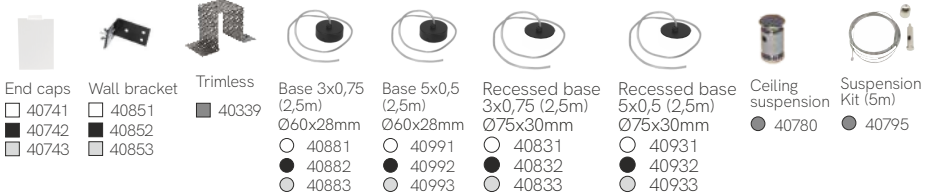

Common accessories

Time E accessories

Time accessories