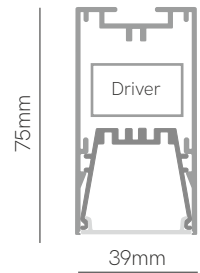

Time E

*Spring clips included.

Time

Control accessories:  pages 326-333

 pages 334-335

Technical Information

Power	31W / 46W / 69W
Lumens	3.472 lm - 9.384 lm
Installation	Recessed and Surface / Pendant

Material	Aluminium 6063
PCB	Rigid

Code	Diffuser (Angle)	Size (Power)	CCT (lm/W)	Driver	Colour
Time E 9	UGR (81°) 3	1.130mm (31W) 3	2.700K (112 lm/W) 2	On / Off 1	<input type="checkbox"/> White (9003) 1
Time 8	Opal (112°) 5	1.690mm (46W) 5	3.000K (128 lm/W) 3	Dali 2	<input type="checkbox"/> Black (9005) 2
		2.530mm (69W) 7	4.000K (136 lm/W) 4	Push 3	<input type="checkbox"/> Gray (9006) 3
			5.000K (136 lm/W) 5	Casambi 5 	 Custom RAL