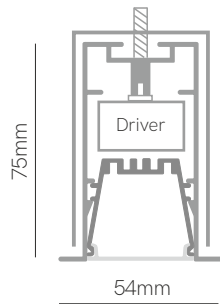

Time E

*Spring clips included.

Time

Control accessories:  pages 326-333

 pages 334-335

Technical Information

Power	31W / 46W / 69W
Lumens	3.472 lm - 9.384 lm
Installation	Recessed and Surface / Pendant

Material	Aluminium 6063
PCB	Rigid

Code	Diffuser (Angle)	Size (Power)	CCT (lm/W)	Driver	Colour
Time E 9	UGR (81°) 3	1.130mm (31W) 3	2.700K (112 lm/W) 2	On / Off 1	<input type="checkbox"/> White (9003) 1
Time 8	Opal (112°) 5	1.690mm (46W) 5	3.000K (128 lm/W) 3	Dali 2	<input type="checkbox"/> Black (9005) 2
		2.530mm (69W) 7	4.000K (136 lm/W) 4	Push 3	<input type="checkbox"/> Gray (9006) 3
			5.000K (136 lm/W) 5	Casambi 5 	 Custom RAL