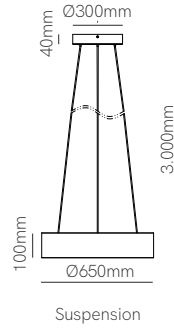

Tot suspension / surface

Tot XL suspension / surface

*Need Tuya Smart App to work.

Technical Information

Power	40W	60W
Installation	Surface / Pendant	Surface / Pendant
Color Temperature	Tuya 2.600K - 4.000K	Tuya 2.600K - 4.000K
Lumens	3.400 lm	5.900 lm
Material	Aluminium and polycarbonate	Aluminium and polycarbonate
Finishes	White / Black	White / Black
Code	● 4903 ⓘ  Custom RAL	● 4905 ⓘ  Custom RAL