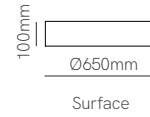

Tot suspension / surface

Tot XL suspension / surface

*Need Tuya Smart App to work.

Technical Information

Power	40W	60W
Installation	Surface / Pendant	Surface / Pendant
Color Temperature	Tuya 2.600K - 4.000K	Tuya 2.600K - 4.000K
Lumens	3.400 lm	5.900 lm
Material	Aluminium and polycarbonate	Aluminium and polycarbonate
Finishes	White / Black	White / Black
Code	● 4903 ⓘ  Custom RAL	● 4905 ⓘ  Custom RAL