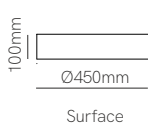

Tot suspension / surface

Tot XL suspension / surface

*Need Tuya Smart App to work.

Technical Information

Power	40W	60W
Installation	Surface / Pendant	Surface / Pendant
Color Temperature	Tuya 2.600K - 4.000K	Tuya 2.600K - 4.000K
Lumens	3.400 lm	5.900 lm
Material	Aluminium and polycarbonate	Aluminium and polycarbonate
Finishes	White / Black	White / Black
Code	● 4903 ⓘ  Custom RAL	● 4905 ⓘ  Custom RAL