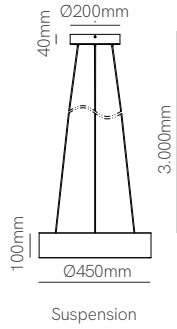

Tot suspension / surface

Tot XL suspension / surface

*Need Tuya Smart App to work.

Technical Information

Power	40W	60W
Installation	Surface / Pendant	Surface / Pendant
Color Temperature	Tuya 2.600K - 4.000K	Tuya 2.600K - 4.000K
Lumens	3.400 lm	5.900 lm
Material	Aluminium and polycarbonate	Aluminium and polycarbonate
Finishes	White / Black	White / Black
Code	● 4903 ⓘ  Custom RAL	● 4905 ⓘ  Custom RAL