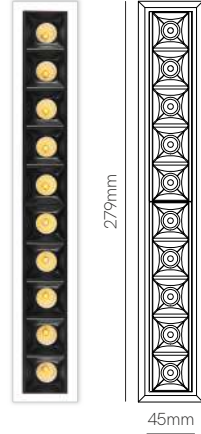

Nano Tram recessed

H=45.5mm
36X65mm

Mini Tram recessed

H=45.5mm
36X137mm

Tram recessed

H=45.5mm
36X270mm

Tram XL recessed

H=45.5mm
36X403mm

*Tuya version need Tuya Smart App to work.

RECESSED

Technical Information

Power	6W	10W	20W	30W
Driver	24 VDC 250mA	42 VDC 350mA	42 VDC 550mA	42 VDC 800mA
Installation	Recessed	Recessed	Recessed	Recessed
Color Temperature	Tuya 2.700K - 6.000K	Dali 2.700K - 6.000K	Tuya 2.700K - 6.000K	Tuya 2.700K -6.000K
Lumens	220 lm	500 lm	1.000 lm	1.500 lm
Material	Aluminium	Aluminium	Aluminium	Aluminium
Finishes	White / Black	White / Black	White / Black	White / Black
Code	<input type="checkbox"/> 4731 Tuya <input checked="" type="checkbox"/> 4732-V2 Dali	<input type="checkbox"/> 4733-V2 <input checked="" type="checkbox"/> 4734-V2	<input type="checkbox"/> 4735 Tuya <input checked="" type="checkbox"/> 4736-V2 Dali	<input type="checkbox"/> 4737 <input checked="" type="checkbox"/> 4738