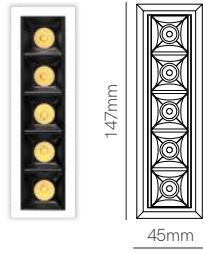

Nano Tram recessed

H=45.5mm
36X65mm

Mini Tram recessed

H=45.5mm
36X137mm

Tram recessed

H=45.5mm
36X270mm

Tram XL recessed

H=45.5mm
36X403mm

*Tuya version need Tuya Smart App to work.

RECESSED

Technical Information

Power	6W	10W	20W	30W
Driver	24 VDC 250mA	42 VDC 350mA	42 VDC 550mA	42 VDC 800mA
Installation	Recessed	Recessed	Recessed	Recessed
Color Temperature	Tuya 2.700K - 6.000K	Dali 2.700K - 6.000K	Tuya 2.700K - 6.000K	Tuya 2.700K -6.000K
Lumens	220 lm	500 lm	1.000 lm	1.500 lm
Material	Aluminium	Aluminium	Aluminium	Aluminium
Finishes	White / Black	White / Black	White / Black	White / Black
Code	<input type="checkbox"/> 4731 Tuya <input checked="" type="checkbox"/> 4732-V2 Dali	<input type="checkbox"/> 4733-V2 <input checked="" type="checkbox"/> 4734-V2	<input type="checkbox"/> 4735 Tuya <input checked="" type="checkbox"/> 4736-V2 Dali	<input type="checkbox"/> 4737 <input checked="" type="checkbox"/> 4738