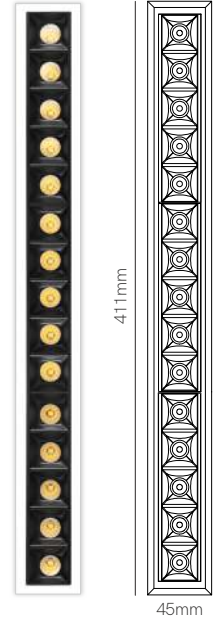

Nano Tram recessed

H=45.5mm
36X65mm

Mini Tram recessed

H=45.5mm
36X137mm

Tram recessed

H=45.5mm
36X270mm

Tram XL recessed

H=45.5mm
36X403mm

*Tuya version need Tuya Smart App to work.

RECESSED

Technical Information

Power	6W	10W	20W	30W
Driver	24 VDC 250mA	42 VDC 350mA	42 VDC 550mA	42 VDC 800mA
Installation	Recessed	Recessed	Recessed	Recessed
Color Temperature	Tuya 2.700K - 6.000K	Dali 2.700K - 6.000K	Tuya 2.700K - 6.000K	Tuya 2.700K -6.000K
Lumens	220 lm	500 lm	1.000 lm	1.500 lm
Material	Aluminium	Aluminium	Aluminium	Aluminium
Finishes	White / Black	White / Black	White / Black	White / Black
Code	<input type="checkbox"/> 4731 Tuya <input checked="" type="checkbox"/> 4732-V2 Dali	<input type="checkbox"/> 4733-V2 <input checked="" type="checkbox"/> 4734-V2	<input type="checkbox"/> 4735 Tuya <input checked="" type="checkbox"/> 4736-V2 Dali	<input type="checkbox"/> 4737 <input checked="" type="checkbox"/> 4738