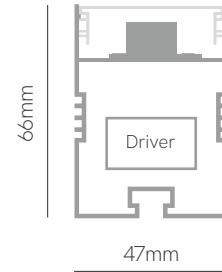

Triton

\*Finished luminaire. Includes power supply, clip rotatable, 2mts power cable and end caps.

Control accessories:  pages 334-335

Technical Information

Power	21W / 41W / 61W
Lumens	2.625 lm - 8.235 lm
Installation	Surface
Material	Aluminium 6063
PCB	Rigid

Code	Diffuser (Angle)	Size (Power)	CCT (lm/W)	Driver	Colour
Code 4	Asymmetric (15°/35°) 9	420mm (21W) 1	2.700K (125 lm/W) 2	On / Off 1	■ Black (9005) 2
		820mm (41W) 2	3.000K (130 lm/W) 3	Dali 2	 Custom RAL
		1.220mm (61W) 3	4.000K (135 lm/W) 4		