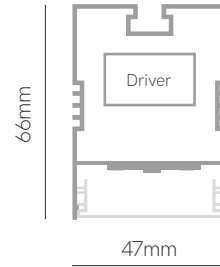

Triton down

*Finished luminaire. Includes power supply, 2mts power cable and end caps.

Control accessories:  pages 334-335

Technical Information

Power	46W / 57W / 69W / 80W / 103W
Lumens	5.152 lm - 14.008 lm
Installation	Surface / Pendant
Material	Aluminium 6063
PCB	Rigid

Code	Diffuser (Angle)	Size (Power)	CCT (lm/W)	Driver	Colour
Code 4	Opal (80°) 6	1.130mm (46W) 3	2.700K (112 lm/W) 2	On / Off 1	<input type="checkbox"/> White (9003) 1
		1.410mm (57W) 4	3.000K (128 lm/W) 3	Dali 2	<input type="checkbox"/> Black (9005) 2
		1.690mm (69W) 5	4.000K (136 lm/W) 4		<input checked="" type="radio"/>  Custom RAL
		1.970mm (80W) 6	5.500K (136 lm/W) 5		
		2.530mm (103W) 7			