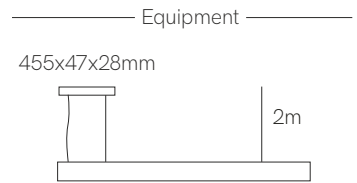

Tubi

*Finished luminaire. Includes suspension kit, power cable and end caps.

Control accessories: page 327

pages 326-333

pages 334-335

Technical Information

Power	35W / 44W / 53W / 62W
Lumens	3.500 lm - 8.432 lm
Installation	Pendant
Material	Aluminium and polycarbonate
PCB	Rigid

Code	Diffuser (Angle)	Size (Power)	CCT (lm/W)	Driver	Colour
Code 7	Opal (270°) 1	1.130mm (35W) 3	2.700K (100 lm/W) 2	On / Off 1	○ White (9003) 1
		1.410mm (44W) 4	3.000K (128 lm/W) 3	Dali 2	● Black (9005) 2
		1.690mm (53W) 5	4.000K (136 lm/W) 4	Push 3	🌈 Custom RAL
		1.970mm (62W) 6	5.000K (136 lm/W) 5	Casambi 5	
			RGB-W (100 lm/W) 8	Tuya 7	
			2.700-5.500K (105 lm/W) 9		

Code: **7** **1** ■ ■ ■ ■ ■

ⓘ Consult delivery terms and conditions.

*Create your code according to your preferences. RGB-W and CCT 2.700-5.500K only works with driver 5 Casambi and 7 Tuya.